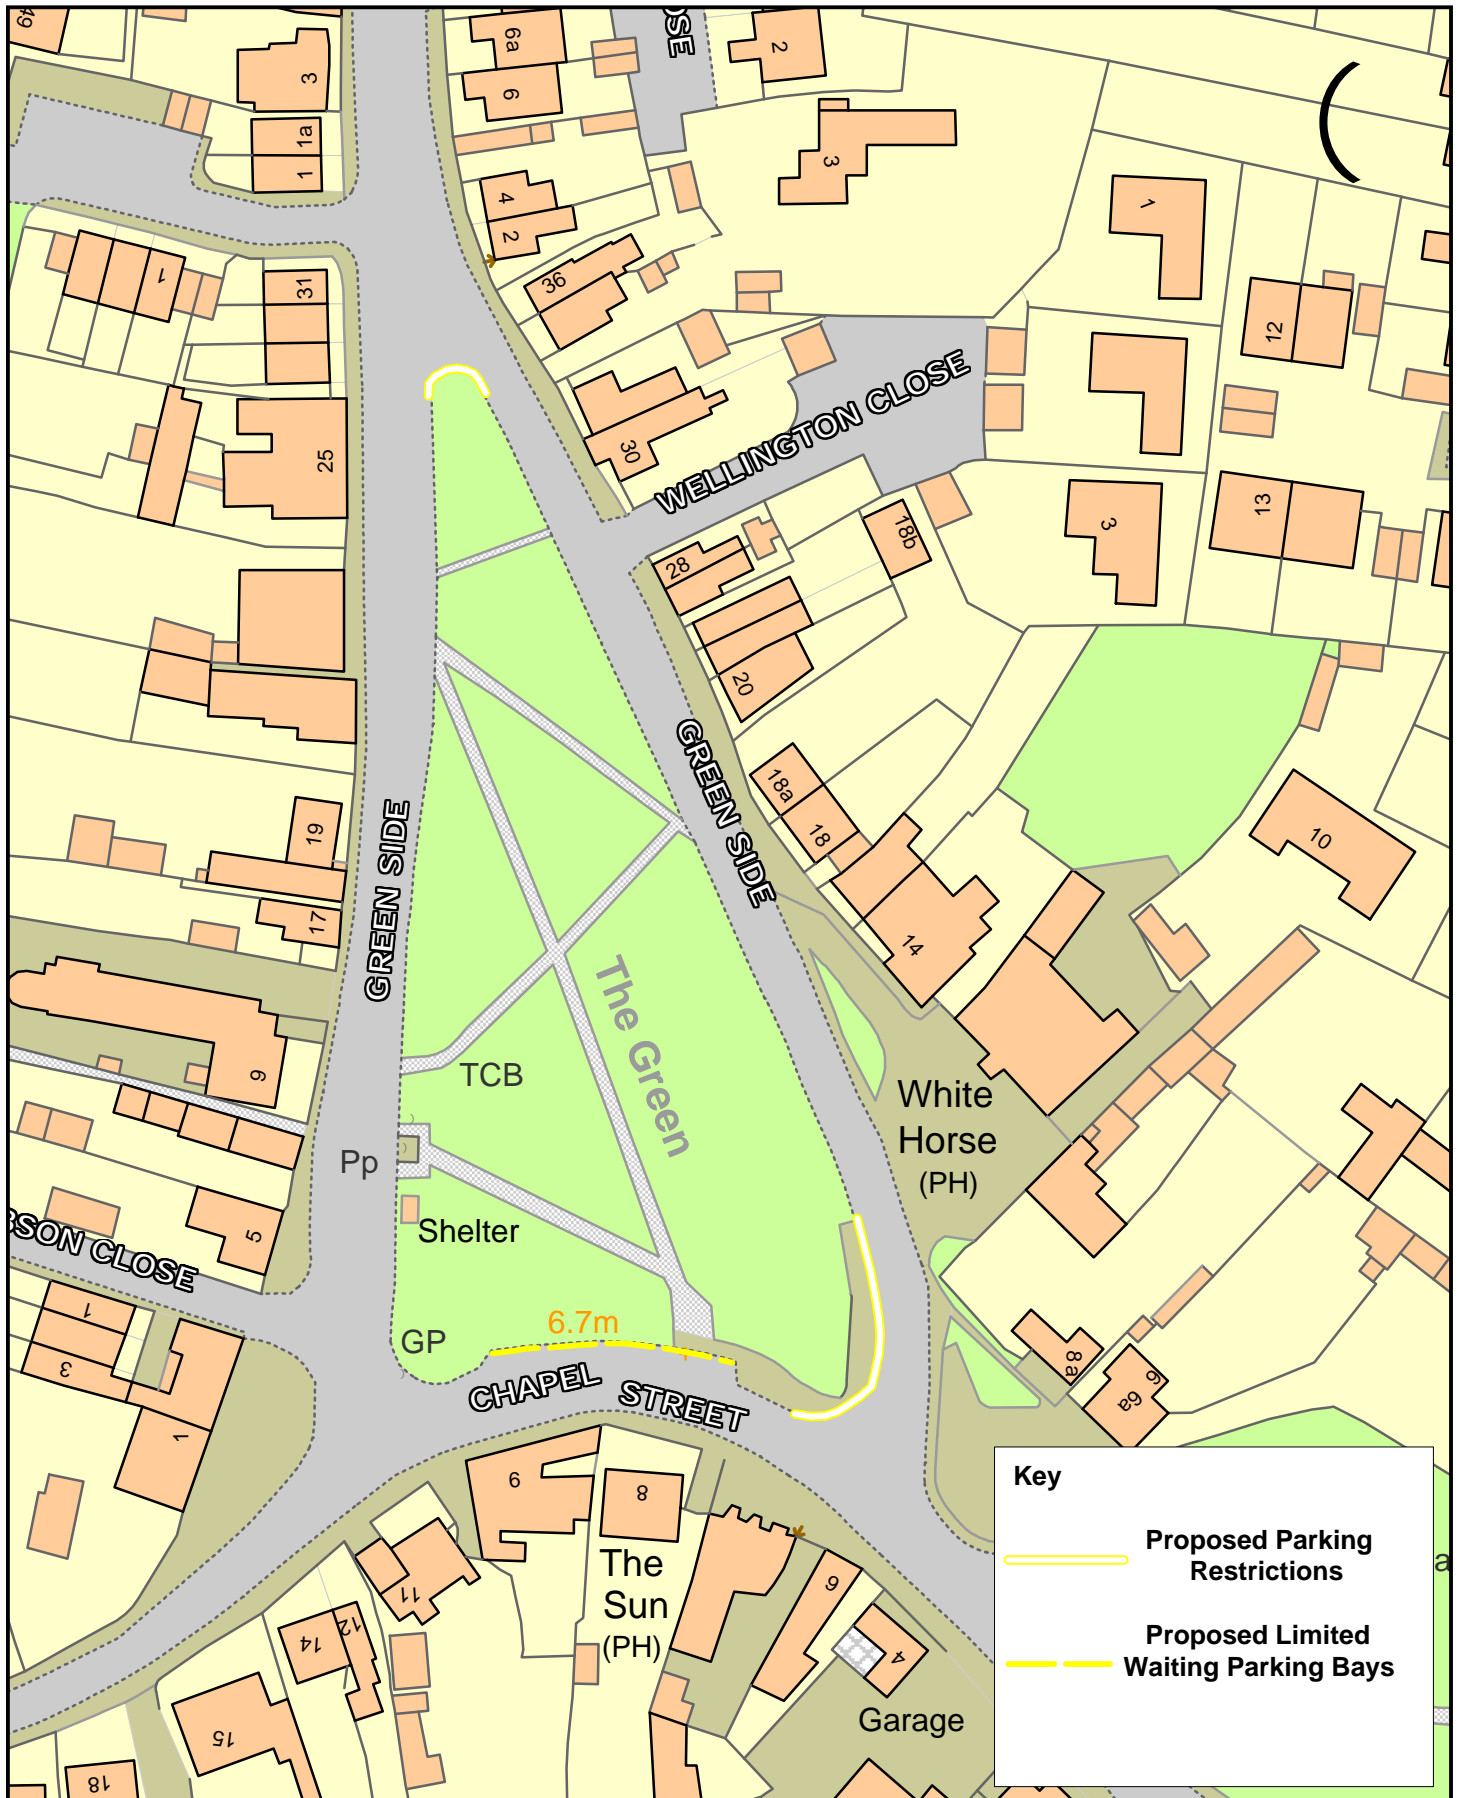

Cambridgeshire County Council Proposed Parking Restrictions - Chapel Street & Green Side

Scale (at A4): 1:1000

Date: 01/02/2011

By: ff319

Based upon Ordnance Survey material with the permission of the Controller of Her Majesty's Stationery Office © Crown copyright. Unauthorised reproduction infringes copyright and may lead to prosecution. 100023205 2011