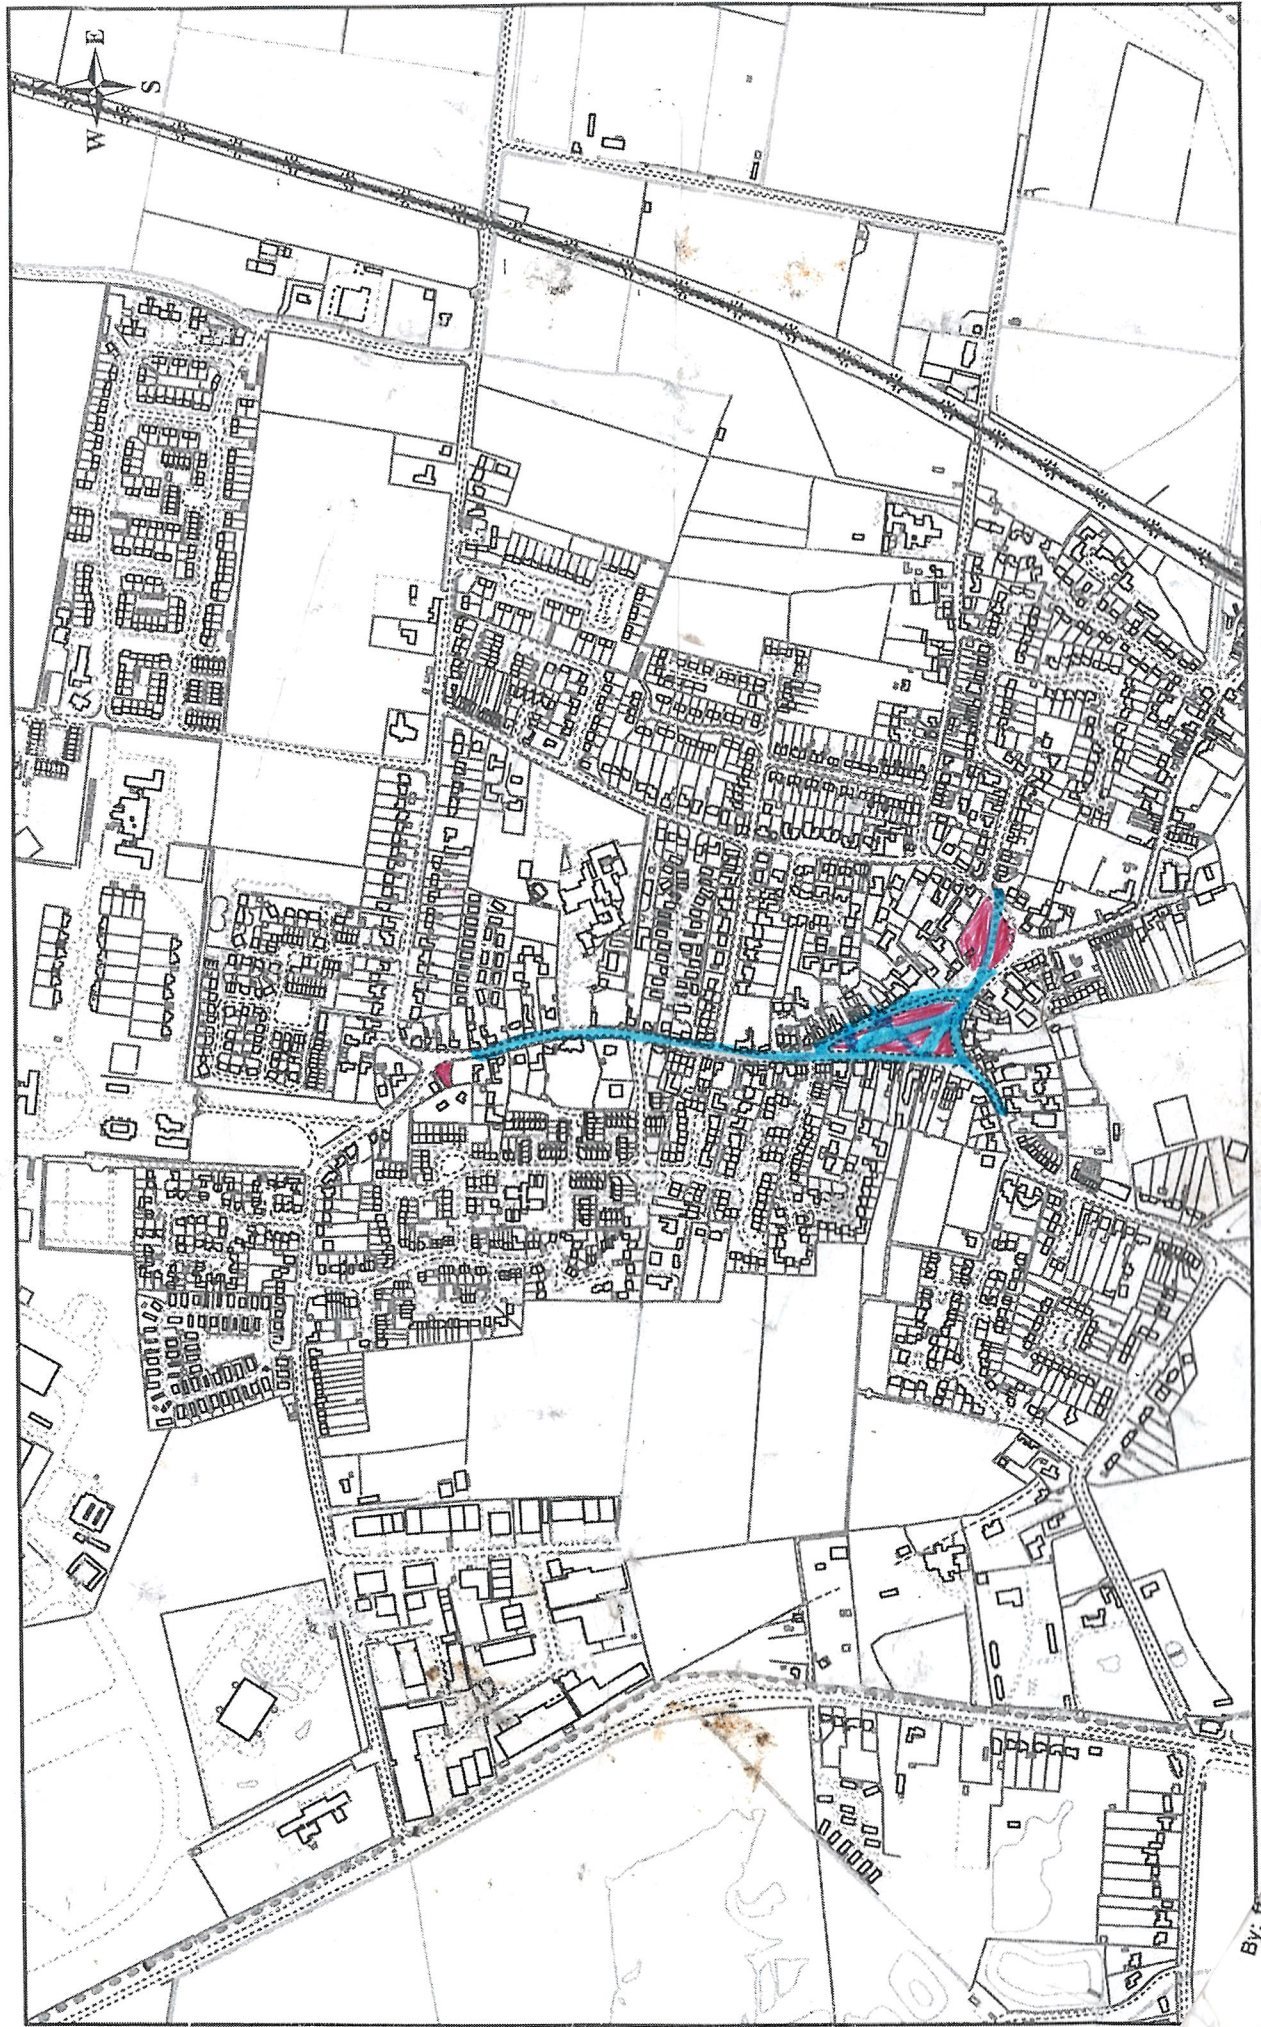

# Waterbeach Volunteer Gritting Routes

By: 12/06/2000

© Crown copyright and database rights 2013 Ordnance Survey 100023205